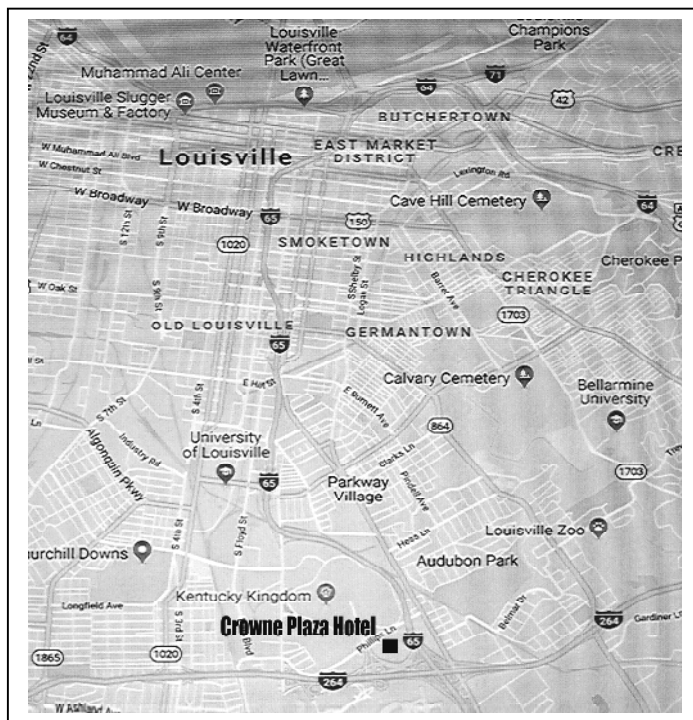

MODEL TRAIN SHOW

Louisville, Kentucky
Saturday - July 13, 2019
Crown Plaza Louisville Airport
830 Philips Lane
10:00 am – 3:00 pm

Public Admission: \$5.00

Children Under 12 (accompanied by an adult), Active Military,
Firefighters and Police Officers w/ ID – Admission is FREE

FREE PARKING!

People of ALL ages will enjoy the following activities open to the public and all Convention Attendees...

- * **Operating Train Layouts** – Lionel Operating Train Society's Kid-Friendly O-gauge Layout and others TBA.
- * **Train Sales/Dealers** – Over 20,000 square feet of train exhibits.
- * **Train Drag Races** – Bring your fastest O Gauge locomotives and compete for prizes. Entry is FREE! All ages are welcome. Races begin at 11:30 am.
- * **Informational Seminars & Programs** – Featuring experts and historians from LOTS and local model train clubs.